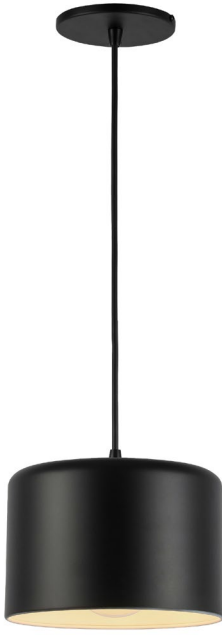

# EMI-81P-MB - Emilia 1LT Incand Pendant, MB Shade

1 Light Incandescent Pendant, Matte Black Shade

<b>Height</b>	6"
<b>Width/Length</b>	8"
<b>Depth</b>	8"
<b>Weight</b>	4 lbs
<b>Body Material</b>	Metal
<b>Finish/Color</b>	Black
<b>Type of Finish</b>	Painted
<b>Light Qty</b>	1
<b>Light Base</b>	E26
<b>Light Max Watt</b>	60
<b>Light Inc</b>	No

<b>Dimmable</b>	Dimmable
<b>LED Compatible</b>	LED Compatible
<b>Total Wattage</b>	60W
<b>Second Material</b>	Metal
<b>Second Finish/Color</b>	White
<b>Second Type of Finish</b>	Painted
<b>Rated For</b>	Dry Location
<b>Voltage</b>	120V
<b>Approval</b>	cUL or equivalent
<b>Warranty</b>	1 Year Limited
<b>Install Position</b>	Ceiling
<b>Extension Length</b>	72