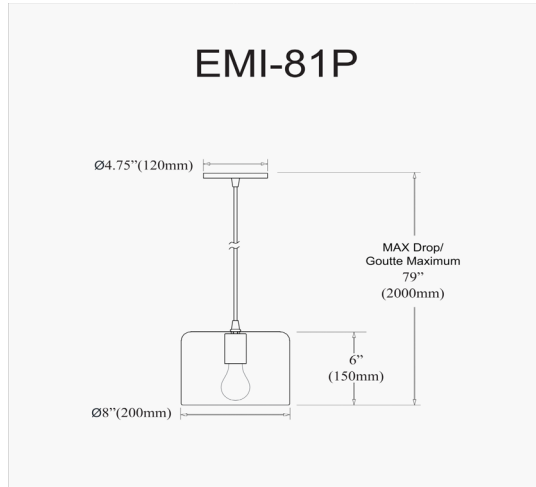

# EMI-81P-MB - Emilia 1LT Incand Pendant, MB Shade

1 Light Incandescent Pendant, Matte Black Shade

<b>Height</b>	6"
<b>Width/Length</b>	8"
<b>Depth</b>	8"
<b>Weight</b>	4 lbs
<b>Body Material</b>	Metal
<b>Finish/Color</b>	Black
<b>Type of Finish</b>	Painted
<b>Light Qty</b>	1
<b>Light Base</b>	E26
<b>Light Max Watt</b>	60
<b>Light Inc</b>	No

<b>Dimmable</b>	Dimmable
<b>LED Compatible</b>	LED Compatible
<b>Total Wattage</b>	60W
<b>Second Material</b>	Metal
<b>Second Finish/Color</b>	White
<b>Second Type of Finish</b>	Painted
<b>Rated For</b>	Dry Location
<b>Voltage</b>	120V
<b>Approval</b>	cUL or equivalent
<b>Warranty</b>	1 Year Limited
<b>Install Position</b>	Ceiling
<b>Extension Length</b>	72