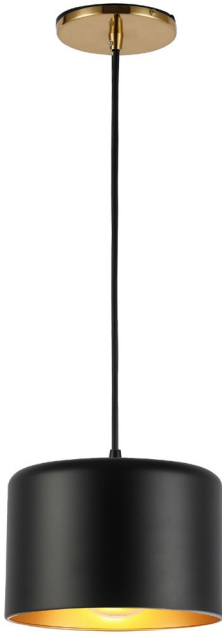

EMI-81P-AGB-MB - Emilia 1LT Incand Pendant, AGB w/ MB&GLD Shade

1 Light Incandescent Pendant, Aged Brass w/ Matte Black & Gold Shade

Height	6"
Width/Length	8"
Depth	8"
Weight	4 lbs
Body Material	Metal
Finish/Color	Black
Type of Finish	Painted
Light Qty	1
Light Base	E26
Light Max Watt	60
Light Inc	No

Dimmable	Dimmable
LED Compatible	LED Compatible
Total Wattage	60W
Second Material	Metal
Second Finish/Color	Aged Brass
Second Type of Finish	Electroplated
Rated For	Dry Location
Voltage	120V
Approval	cUL or equivalent
Warranty	1 Year Limited
Install Position	Ceiling
Extension Length	72