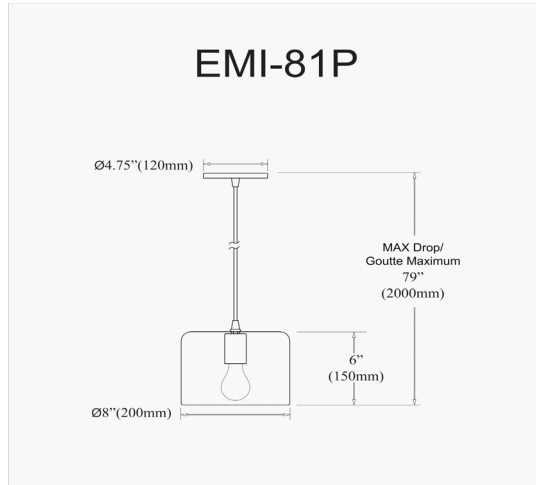

EMI-81P-AGB-MB - Emilia 1LT Incand Pendant, AGB w/ MB&GLD Shade

1 Light Incandescent Pendant, Aged Brass w/ Matte Black & Gold Shade

Height	6"
Width/Length	8"
Depth	8"
Weight	4 lbs
Body Material	Metal
Finish/Color	Black
Type of Finish	Painted
Light Qty	1
Light Base	E26
Light Max Watt	60
Light Inc	No

Dimmable	Dimmable
LED Compatible	LED Compatible
Total Wattage	60W
Second Material	Metal
Second Finish/Color	Aged Brass
Second Type of Finish	Electroplated
Rated For	Dry Location
Voltage	120V
Approval	cUL or equivalent
Warranty	1 Year Limited
Install Position	Ceiling
Extension Length	72