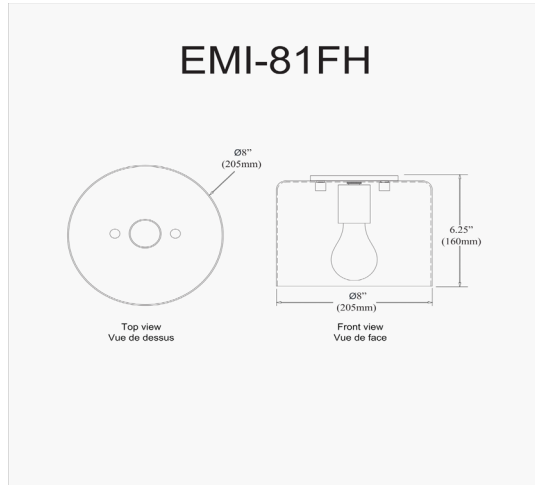

EMI-81FH-AGB-MB - Emilia 1LT Incand Flush Mount, AGB w/ MB&GLD Shade

1 Light Incandescent Flush Mount, Aged Brass w/ Matte Black & Gold Shade

Height	6"
Width/Length	8"
Depth	8"
Weight	3 lbs

Body Material	Metal
Finish/Color	Black
Type of Finish	Painted

Light Qty	1
Light Base	E26
Light Max Watt	60
Light Inc	No

Dimmable	Dimmable
LED Compatible	LED Compatible
Total Wattage	60W

Second Material	Metal
Second Finish/Color	Aged Brass
Second Type of Finish	Electroplated