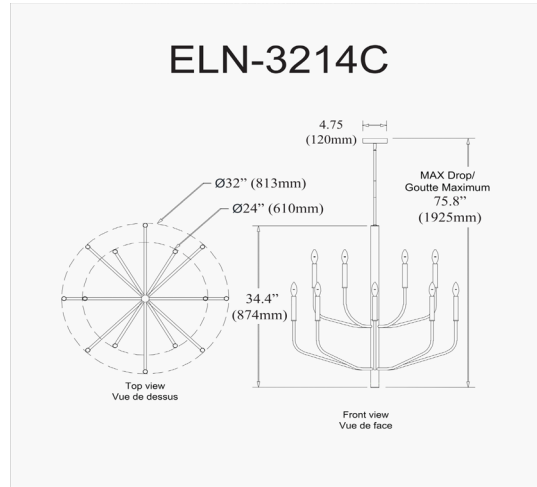

ELN-3214C-MB - Eleanor 14LT Chandelier, MB

14 Light Incandescent Matte Black Chandelier

Height	34.5"
Width/Length	32"
Depth	32"
Weight	12 lbs

Body Material	Metal
Finish/Color	Black
Type of Finish	Painted

Light Qty	14
Light Base	E12
Light Max Watt	60
Light Inc	No

Dimmable	Dimmable
LED Compatible	LED Compatible
Total Wattage	840W

Rated For	Damp Location
Voltage	120V

Approval	cUL or equivalent
Warranty	1 Year Limited
Install Position	Ceiling

Extension Length 39 (8+11+20)

Date:	Notes:
Fixture Type:	
Job Name:	

Lighting | LED | Shades | Custom Designs

www.dainolite.com | 1-888-564-1262 | dainolite@dainolite.com