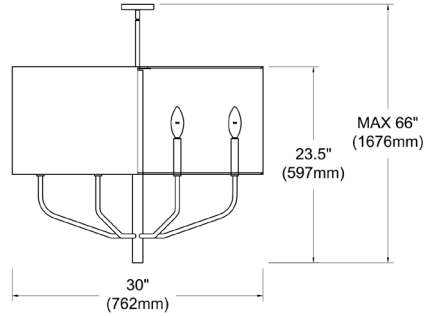

ELN-306C-MB-797 - Eleanor 6LT Incandescent Pendant, MB w/ BLK Fabric Shade

6 Light Incandescent Pendant, Matte Black w/ Black Fabric Shade

ELN-306C

Height	23.5"
Width/Length	30"
Depth	30"
Weight	10 lbs

Body Material	Fabric
Finish/Color	Black
Type of Finish	Fabric

Light Qty	6
Light Base	E12
Light Max Watt	60
Light Inc	No

Dimmable	Dimmable
LED Compatible	LED Compatible
Total Wattage	360W

Second Material	Metal
Second Finish/Color	Matte Black
Second Type of Finish	Painted

Rated For	Dry Location
Voltage	120V

Approval	cUL or equivalent
Warranty	1 Year Limited
Install Position	Ceiling

Extension Length	39 (8+11+20)
------------------	--------------

Date:	Notes:
Fixture Type:	
Job Name:	