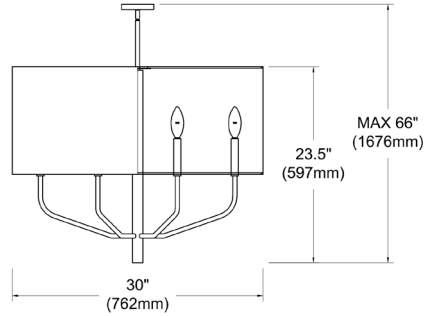

ELN-306C-MB-797 - Eleanor 6LT Incandescent Pendant, MB w/ BLK Fabric Shade

6 Light Incandescent Pendant, Matte Black w/ Black Fabric Shade

ELN-306C

Height	23.5"
Width/Length	30"
Depth	30"
Weight	10 lbs
Body Material	Fabric
Finish/Color	Black
Type of Finish	Fabric
Light Qty	6
Light Base	E12
Light Max Watt	60
Light Inc	No

Dimmable	Dimmable
LED Compatible	LED Compatible
Total Wattage	360W

Second Material	Metal
Second Finish/Color	Matte Black
Second Type of Finish	Painted

Rated For	Dry Location
Voltage	120V

Approval	cUL or equivalent
Warranty	1 Year Limited
Install Position	Ceiling

Extension Length	39 (8+11+20)
-------------------------	--------------

Date:	Notes:
Fixture Type:	
Job Name:	

Lighting | LED | Shades | Custom Designs

www.dainolite.com | 1-888-564-1262 | dainolite@dainolite.com