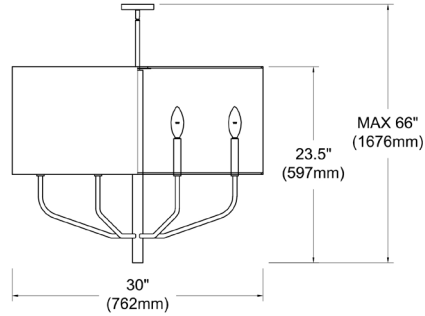

# ELN-306C-AGB-790 - Eleanor 6LT Incandescent Pendant, AGB w/ WH Fabric Shade

6 Light Incandescent Pendant, Aged Brass w/ White Fabric Shade

ELN-306C

<b>Height</b>	23.5"
<b>Width/Length</b>	30"
<b>Depth</b>	30"
<b>Weight</b>	10 lbs

<b>Body Material</b>	Fabric
<b>Finish/Color</b>	White
<b>Type of Finish</b>	Fabric

<b>Light Qty</b>	6
<b>Light Base</b>	E12
<b>Light Max Watt</b>	60
<b>Light Inc</b>	No

<b>Dimmable</b>	Dimmable
<b>LED Compatible</b>	LED Compatible
<b>Total Wattage</b>	360W

**Extension Length** 39 (8+11+20)

Date:	Notes:
Fixture Type:	
Job Name:	

Lighting | LED | Shades | Custom Designs

www.dainolite.com 1-888-564-1262 dainolite@dainolite.com

**Dainolite**   
TORONTO | BUFFALO