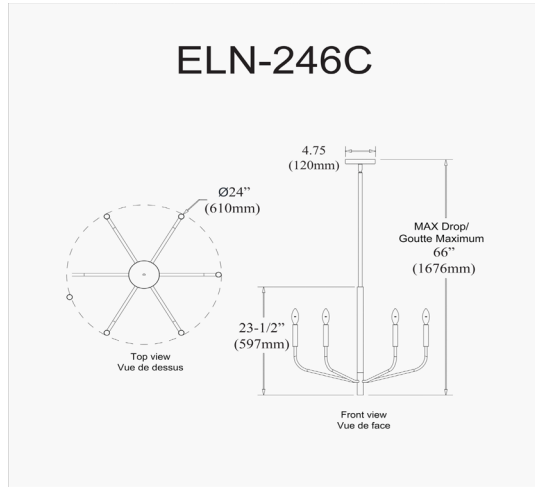

# ELN-246C-AGB - Eleanor 6LT Chandelier, AGB Finish

6 Light Incandescent Chandelier, Aged Brass

<b>Height</b>	23.5"
<b>Width/Length</b>	24"
<b>Depth</b>	24"
<b>Weight</b>	6.15 lbs
<b>Body Material</b>	Metal
<b>Finish/Color</b>	Aged Brass
<b>Type of Finish</b>	Electroplated
<b>Light Qty</b>	6
<b>Light Base</b>	E12
<b>Light Max Watt</b>	60
<b>Light Inc</b>	No

<b>Dimmable</b>	Dimmable
<b>LED Compatible</b>	LED Compatible
<b>Total Wattage</b>	360W

<b>Rated For</b>	Damp Location
<b>Voltage</b>	120V
<b>Approval</b>	cUL or equivalent
<b>Warranty</b>	1 Year Limited
<b>Install Position</b>	Ceiling
<b>Extension Length</b>	39 (8+11+20)