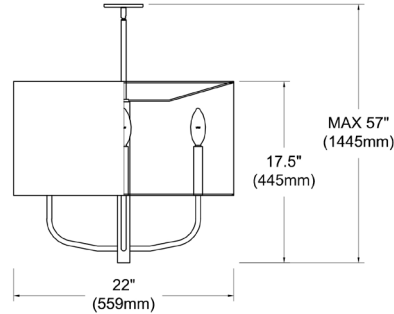

ELN-224C-MB-797 - Eleanor 4LT Incandescent Pendant, MB w/ BLK Fabric Shade

4 Light Incandescent Pendant, Matte Black w/ Black Fabric Shade

ELN-224C

Height	17.5"
Width/Length	22"
Depth	22"
Weight	8 lbs

Body Material	Fabric
Finish/Color	Black
Type of Finish	Fabric

Light Qty	4
Light Base	E12
Light Max Watt	60
Light Inc	No

Dimmable	Dimmable
LED Compatible	LED Compatible
Total Wattage	240W

Second Material	Metal
Second Finish/Color	Matte Black
Second Type of Finish	Painted

Rated For	Dry Location
Voltage	120V

Approval	cUL or equivalent
Warranty	1 Year Limited
Install Position	Ceiling

Extension Length	39 (8+11+20)
-------------------------	--------------

Date:	Notes:
Fixture Type:	
Job Name:	