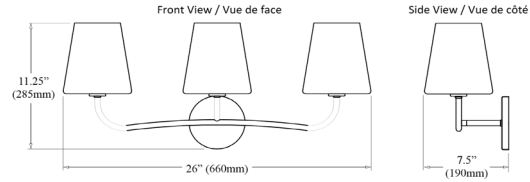

ELN-213W-MB-WH - Eleanor 3LT Incandescent Vanity, MB w/ WH Opal Glass

3 Light Incandescent Vanity Matte Black with White Opal Glass

ELN-213W

Height	11.25"
Width/Length	26"
Depth	7.5"
Weight	6 lbs

Body Material	Metal
Finish/Color	Matte Black
Type of Finish	Painted