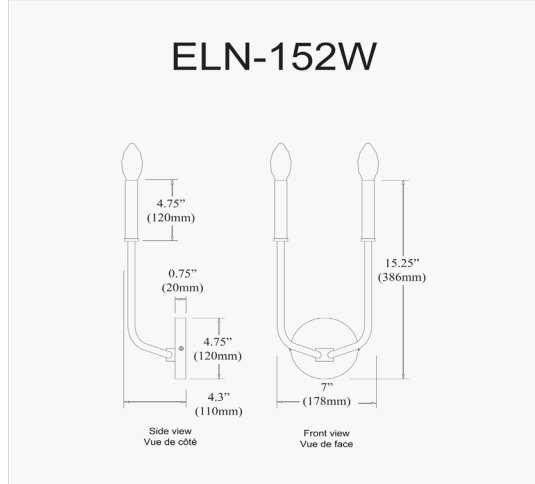

ELN-152W-AGB - Eleanor 2LT Incandescent Wall Sconce, AGB

2 Light Incandescent Wall Sconce, Aged Brass

| | |
|-----------------------|---------------|
| Height | 15.25" |
| Width/Length | 7" |
| Depth | 4.5" |
| Weight | 3 lbs |
| Body Material | Metal |
| Finish/Color | Aged Brass |
| Type of Finish | Electroplated |
| Light Qty | 2 |
| Light Base | E12 |
| Light Max Watt | 60 |
| Light Inc | No |

| | |
|-----------------------|----------------|
| Dimmable | Dimmable |
| LED Compatible | LED Compatible |
| Total Wattage | 120W |

| | |
|-------------------------|-------------------|
| Rated For | Dry Location |
| Voltage | 120V |
| Approval | cUL or equivalent |
| Warranty | 1 Year Limited |
| Install Position | Wall |