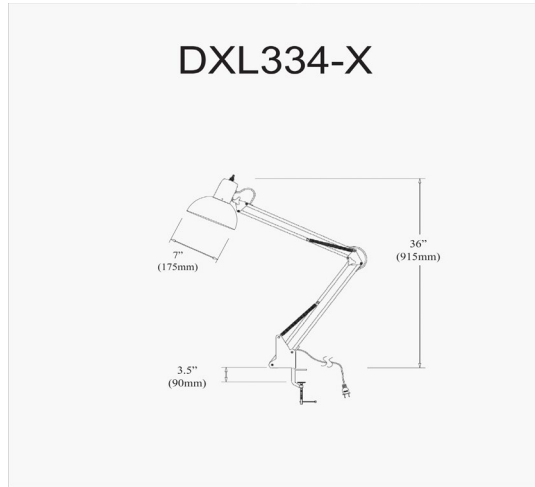

DXL334-X-WH - Working/Task Lamps Clamp-On Task Lamp, Gloss White

Spring Balanced Clamp-On Lamp, Gloss White, 36" Reach

Height	36"
Width/Length	7"
Depth	7"
Weight	3 lbs

Body Material	Metal
Finish/Color	White
Type of Finish	Painted

Light Qty	1
Light Base	E26
Light Max Watt	100
Light Inc	No

Dimmable	Dimmable
LED Compatible	LED Compatible
Total Wattage	100W

Rated For	Dry Location
Voltage	120V

Approval	cUL or equivalent
Warranty	1 Year Limited
Install Position	Table/Desk