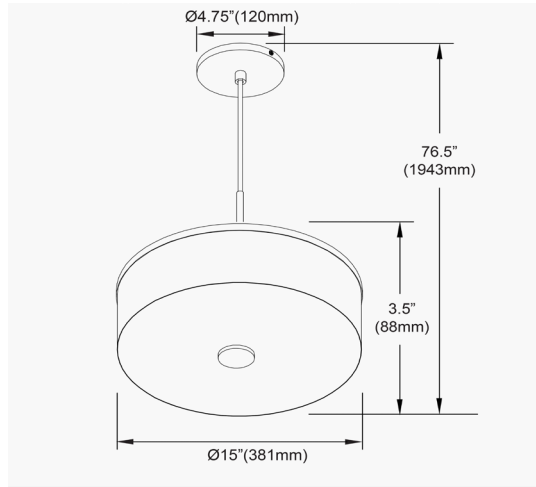

DUL-1530LEDP-AGB - Dulce 30W Pendant, AGB w/ CLR Rippled Glass

Height	3.5"
Width/Length	15"
Depth	15"
Weight	5.5 lbs

Body Material	Glass
Finish/Color	Clear
Type of Finish	Rippled

Light Qty	1
Light Base	AC LED
Light Max Watt	30
Light Inc	Yes
Light Lumens	1500 (Initial) 900 (Delivered)
Light CRI	90+
Light CCT	3500K
Light Life	30000 Hours

Dimmable	Dimmable
LED Compatible	Integrated LED
Total Wattage	30W

Second Material	Metal
Second Finish/Color	Aged Brass
Second Type of Finish	Electroplated

Rated For	Damp
Voltage	120V

Approval	cUL or equivalent
Warranty	5 Years Limited
Install Position	Ceiling

Extension Length	72
-------------------------	----

Date:	Notes:
Fixture Type:	
Job Name:	

Lighting | LED | Shades | Custom Designs

www.dainolite.com | 1-888-564-1262 | dainolite@dainolite.com

Dainolite 
TORONTO | BUFFALO