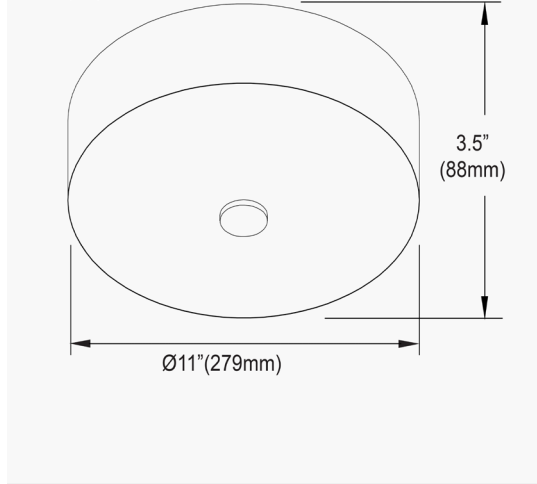

DUL-1120LEDFH-AGB - Dulce 20W Flushmount, AGB w/ CLR Rippled Glass

Height	3.5"
Width/Length	11"
Depth	11"
Weight	4 lbs

Body Material	Glass
Finish/Color	Clear
Type of Finish	Rippled

Light Qty	1
Light Base	AC LED
Light Max Watt	20
Light Inc	Yes
Light Lumens	1000 (Initial) 600 (Delivered)
Light CRI	90+
Light CCT	3500K
Light Life	30000 Hours