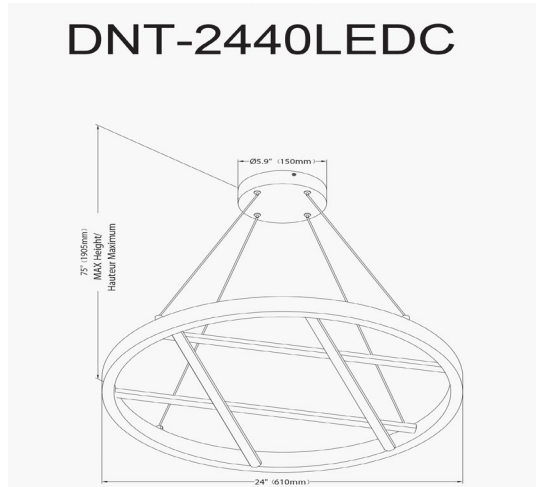

DNT-2440LEDC-PC - Dante 40W Chandelier, PC w/ WH Silicone Diffuser

40W Chandelier, Polished Chrome w/ White Silicone Diffuser

Height	1.5"
Width/Length	24"
Depth	24"
Weight	5 lbs

Body Material	Metal
Finish/Color	Polished Chrome
Type of Finish	Electroplated

Light Qty	1
Light Base	LED
Light Max Watt	40
Light Inc	Yes
Light Lumens	3200
Light CRI	90+
Light CCT	3000K
Light Life	30000 Hours

Dimmable	Dimmable
LED Compatible	Integrated LED
Total Wattage	40W

Second Material	Silicone
Second Finish/Color	White