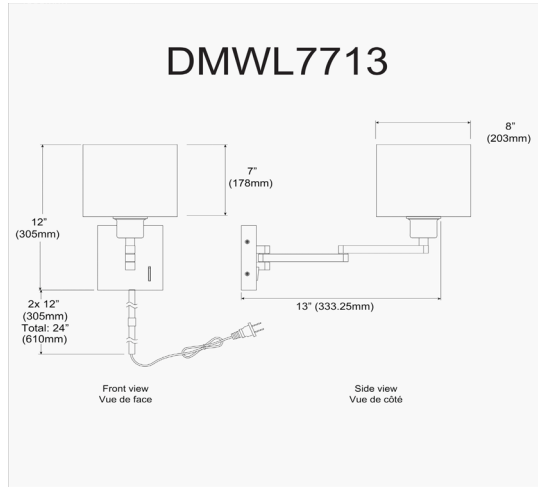

# DMWL7713-SC - Swing Arm Wall Lamp

1 Light Cast Metal Swing Arm Lamp Satin Chrome White Drum Shade 790

<b>Height</b>	12"
<b>Width/Length</b>	11"
<b>Depth</b>	8"
<b>Weight</b>	3 lbs
<b>Body Material</b>	Metal
<b>Finish/Color</b>	Satin Chrome
<b>Type of Finish</b>	Electroplated
<b>Light Qty</b>	1
<b>Light Base</b>	E26
<b>Light Max Watt</b>	60
<b>Light Inc</b>	No

<b>Dimmable</b>	Dimmable
<b>LED Compatible</b>	LED Compatible
<b>Total Wattage</b>	60W
<b>Second Material</b>	Fabric
<b>Second Finish/Color</b>	White
<b>Second Type of Finish</b>	White Fabric
<b>Rated For</b>	Dry Location
<b>Voltage</b>	120V
<b>Approval</b>	cUL or equivalent
<b>Warranty</b>	1 Year Limited
<b>Install Position</b>	Wall