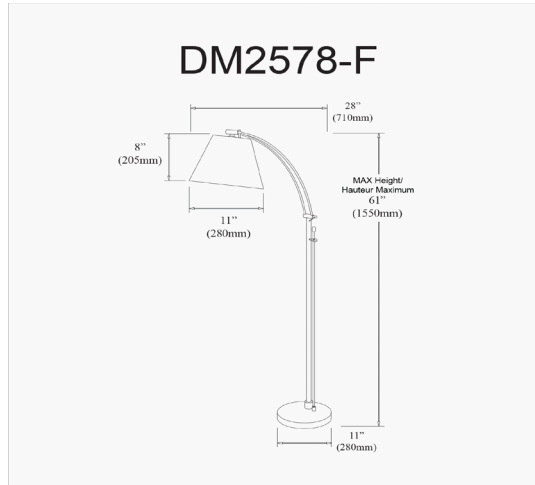

DM2578-F-SC - Felix 1LT Incan Adjustable Floor Lamp, SC w/ WH Shade

Adjustable Floor Lamp, Satin Chrome, White Empire Shade, Rotary Dimmer Switch

Height	61"
Width/Length	28"
Depth	11"
Weight	14 lbs

Body Material	Metal
Finish/Color	Satin Chrome
Type of Finish	Electroplated

Light Qty	1
Light Base	E26
Light Max Watt	100
Light Inc	No

Dimmable	Dimmable
LED Compatible	LED Compatible
Total Wattage	100W

Second Material	Fabric
Second Finish/Color	White
Second Type of Finish	Fabric

Rated For	Dry Location
Voltage	120V

Approval	cUL or equivalent
Warranty	1 Year Limited
Install Position	Floor

Date:	Notes:
Fixture Type:	
Job Name:	

Lighting | LED | Shades | Custom Designs

www.dainolite.com | 1-888-564-1262 | dainolite@dainolite.com