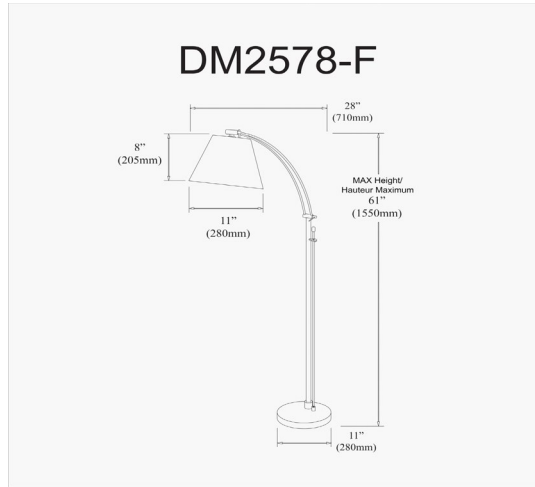

DM2578-F-OBB - Felix 1LT Incan Adjustable Floor Lamp, OBB w/ Flax Shade

Adjustable Floor Lamp, Oil Brushed Bronze, Flax Empire Shade, Rotary Dimmer Switch

Height	61"
Width/Length	28"
Depth	11"
Weight	14 lbs

Body Material	Metal
Finish/Color	Oil Brushed Bronze
Type of Finish	Electroplated

Light Qty	1
Light Base	E26
Light Max Watt	100
Light Inc	No

Dimmable	Dimmable
LED Compatible	LED Compatible
Total Wattage	100W

Second Material	Fabric
Second Finish/Color	Flax
Second Type of Finish	Yes

Rated For	Dry Location
Voltage	120V

Approval	cUL or equivalent
Warranty	1 Year Limited
Install Position	Floor

Date:	Notes:
Fixture Type:	
Job Name:	