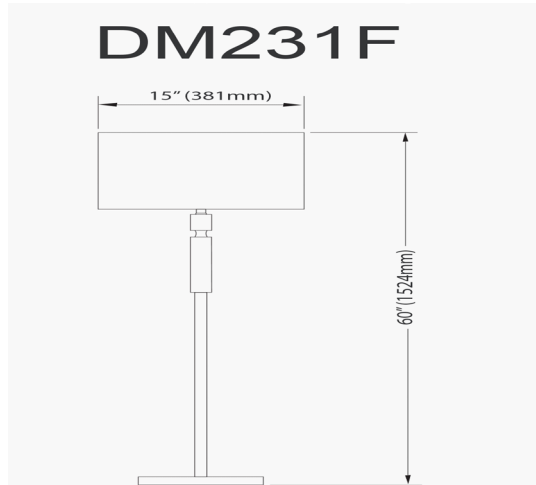

# DM231F-MB - Fernanda 2LT Incandescent Floor Lamp, MB w/ WH Shade

2 Light Incandescent Floor Lamp Matte Black with White Shade

<b>Height</b>	60"
<b>Width/Length</b>	15"
<b>Depth</b>	10"
<b>Weight</b>	9 lbs

<b>Body Material</b>	Metal
<b>Finish/Color</b>	Matte Black
<b>Type of Finish</b>	Painted

<b>Light Qty</b>	2
<b>Light Base</b>	E26
<b>Light Max Watt</b>	100
<b>Light Inc</b>	No

<b>Dimmable</b>	Not Dimmable
<b>LED Compatible</b>	LED Compatible
<b>Total Wattage</b>	200W