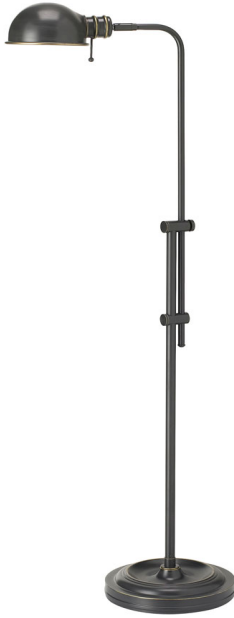

DM1958F-OBB - Fedora Pharmacy Floor Lamp

Pharmacy Floor Lamp, Oil Brushed Bronze, Adjustable Arm and Shade

Height	40"
Width/Length	10"
Depth	19"
Weight	11.25 lbs
Body Material	Metal
Finish/Color	Oil Brushed Bronze
Type of Finish	Painted
Light Qty	1
Light Base	E26
Light Max Watt	60
Light Inc	No

Dimmable	Not Dimmable
LED Compatible	LED Compatible
Total Wattage	60W
Rated For	Dry Location
Voltage	120V
Approval	cUL or equivalent
Warranty	1 Year Limited
Install Position	Floor

Date:	Notes:
Fixture Type:	
Job Name:	