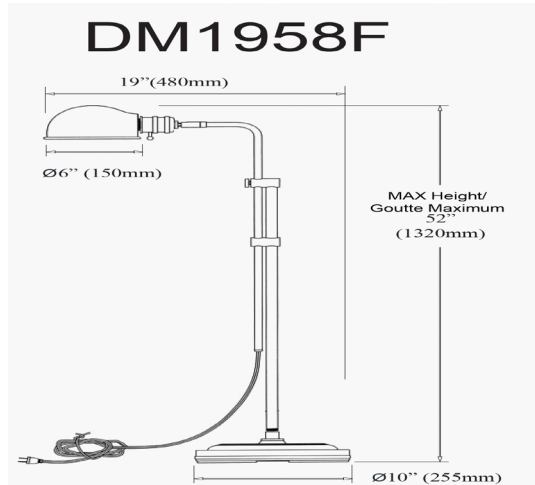

DM1958F-MB - Fedora 1LT Incan Adjustable Pharmacy Floor Lamp, MB

1 Light Incandescent Adjustable Pharmacy Floor Lamp, Matte Black

Height	40"
Width/Length	10"
Depth	19"
Weight	11.25 lbs

Body Material	Metal
Finish/Color	Black
Type of Finish	Painted

Light Qty	1
Light Base	E26
Light Max Watt	60
Light Inc	No

Dimmable	Not Dimmable
LED Compatible	LED Compatible
Total Wattage	60W

Rated For	Dry Location
Voltage	120V

Approval	cUL or equivalent
Warranty	1 Year Limited
Install Position	Floor

Extension Length	15
-------------------------	----

Date:	Notes:
Fixture Type:	
Job Name:	

Lighting | LED | Shades | Custom Designs

www.dainolite.com | 1-888-564-1262 | dainolite@dainolite.com