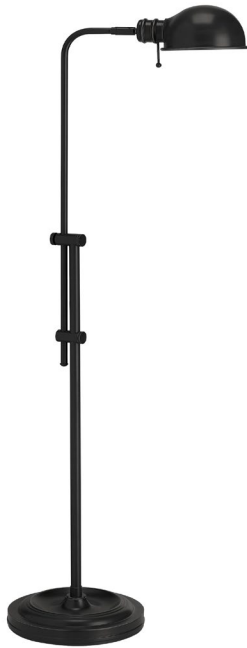

DM1958F-MB - Fedora 1LT Incan Adjustable Pharmacy Floor Lamp, MB

1 Light Incandescent Adjustable Pharmacy Floor Lamp, Matte Black

Height	40"
Width/Length	10"
Depth	19"
Weight	11.25 lbs

Body Material	Metal
Finish/Color	Black
Type of Finish	Painted

Light Qty	1
Light Base	E26
Light Max Watt	60
Light Inc	No

Dimmable	Not Dimmable
LED Compatible	LED Compatible
Total Wattage	60W

Rated For	Dry Location
Voltage	120V

Approval	cUL or equivalent
Warranty	1 Year Limited
Install Position	Floor