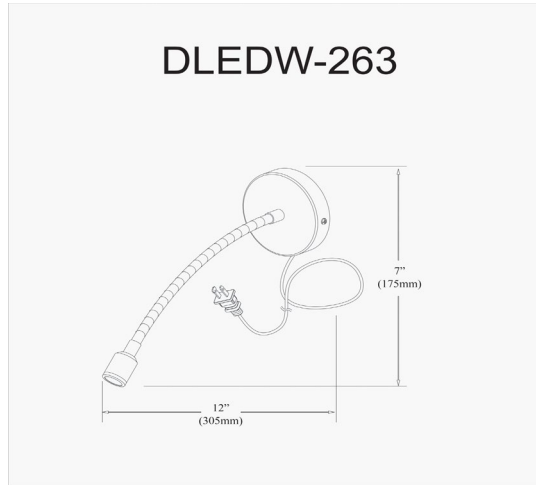

DLEDW-263-SV - LED Wall Lamp-Silver

LED Wall Lamp, Silver Finish

Height	4.5"
Width/Length	14.5"
Depth	4.5"
Weight	1.1 lbs

Body Material	Metal
Finish/Color	Silver
Type of Finish	Painted

Light Qty	1
Light Base	LED
Light Max Watt	3
Light Inc	Yes
Light Lumens	210
Light CRI	80+
Light CCT	3000K
Light Life	30000 Hours

Dimmable	Not Dimmable
LED Compatible	Integrated LED
Total Wattage	3W

Rated For	Indoor
Voltage	120VAC

Approval	cUL or equivalent
Warranty	3 Years Limited
Install Position	Wall

Date:	Notes:
Fixture Type:	
Job Name:	