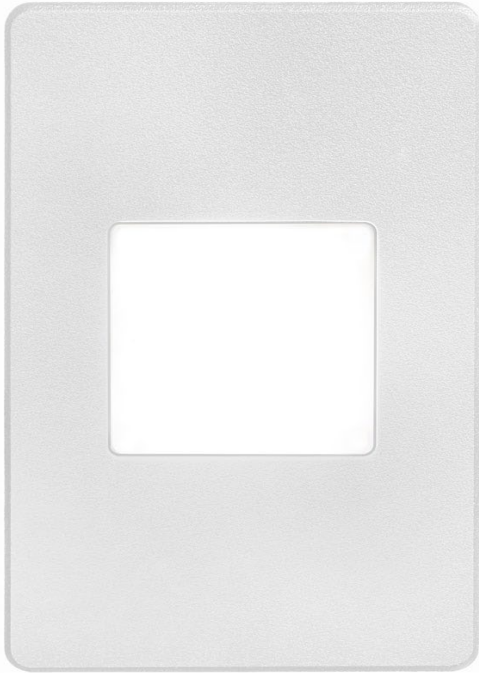

DLEDW-245-WH - White Rectangle In/Outdoor 3W LED Wal

120VAC input, L125mmxW78mmxH37mm, 2700K,3.3W IP65, White Wall LED Light with White Lens

Height	5	No. of Bulbs	1
Width/Length	3	LED Compatible	Integrated LED
Depth	2.5	Total Wattage	3.3
Weight	0.44		
Body Material	Metal		
Finish/Color	White		
Type of Finish	Powder Coating		
Bulb 1 Amount	1	Rated For Voltage	Indoor/Outdoor 120VAC
Bulb 1 Base Type	LED		
Bulb 1 Max Watt.	3.3		
Bulb 1 Included	Yes	Approval	cUL or equivalent
Bulb 1 Lumens	237	Warranty	3 Years Limited
Bulb 1 CRI	85+	Instal Position	Wall