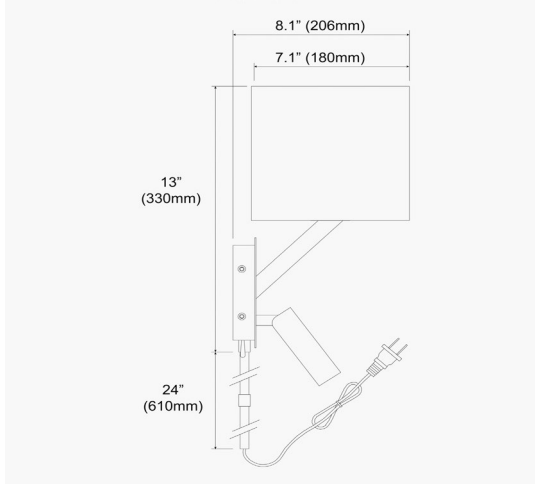

DLED496-PC - Wall Sconce w/Reading Lamp, PC Finish

1 Light, 1 Downlight LED Wall Sconce, Polished Chrome Finish with White Shade

LED

Height	13"
Width/Length	7"
Depth	8"
Weight	5 lbs

Body Material	Metal
Finish/Color	Polished Chrome
Type of Finish	Electroplated

Light Qty	1
Light Base	E26
Light Max Watt	60
Light Inc	No

Dimmable	Not Dimmable
LED Compatible	LED Compatible
Total Wattage	63W

Second Material	Fabric
Second Finish/Color	White

Rated For	Dry Location
Voltage	120V