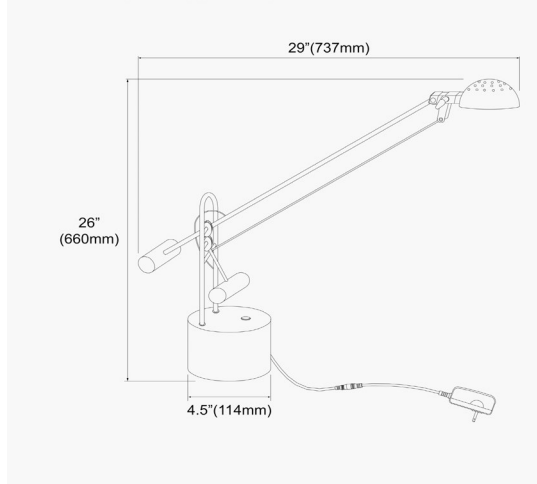

# DLED-102-BK - 8W Desk Lamp, Black Finish

8W LED Desk Lamp, Black Finish

<b>Height</b>	28"
<b>Width/Length</b>	28"
<b>Depth</b>	4.5"
<b>Weight</b>	5 lbs

<b>Body Material</b>	Metal
<b>Finish/Color</b>	Black
<b>Type of Finish</b>	Painted

<b>Light Qty</b>	1
<b>Light Base</b>	LED
<b>Light Max Watt</b>	8
<b>Light Inc</b>	Yes
<b>Light Lumens</b>	650
<b>Light CRI</b>	80+
<b>Light CCT</b>	3000K
<b>Light Life</b>	30000 Hours

<b>Dimmable</b>	Dimmable
<b>LED Compatible</b>	Integrated LED
<b>Total Wattage</b>	8W

<b>Rated For</b>	Dry Location
<b>Voltage</b>	120V

<b>Approval</b>	cUL or equivalent
<b>Warranty</b>	3 Years Limited
<b>Install Position</b>	Table/Desk

Date:	Notes:
Fixture Type:	
Job Name:	

Lighting | LED | Shades | Custom Designs