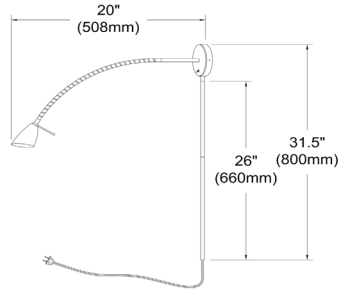

DGUW224-SC - Gooseneck Wall Lamp

Wall Mounted Halogen Reading Lamp, Satin Chrome

DGUW224

Height	5"
Width/Length	5"
Depth	20"
Weight	3 lbs

Body Material	Metal
Finish/Color	Satin Chrome
Type of Finish	Electroplated

Light Qty	1
Light Base	GU10
Light Max Watt	50
Light Inc	No

Dimmable	Dimmable
LED Compatible	LED Compatible
Total Wattage	50W

Rated For	Dry Location
Voltage	120V

Approval	cUL or equivalent
Warranty	1 Year Limited
Install Position	Wall