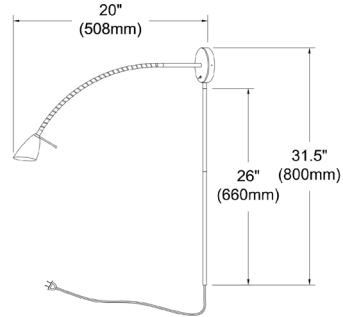

DGUW224-MB - Windford 1LT Halogen Wall Lamp, Matte Black

1 Light Halogen Wall Lamp, Matte Black

DGUW224

Height	5"
Width/Length	5"
Depth	20"
Weight	3 lbs

Body Material	Metal
Finish/Color	Black
Type of Finish	Painted

Light Qty	1
Light Base	GU10
Light Max Watt	50
Light Inc	No

Dimmable	Not Dimmable
LED Compatible	LED Compatible
Total Wattage	50W

Rated For	Dry Location
Voltage	120V

Approval	cUL or equivalent
Warranty	1 Year Limited
Install Position	Wall