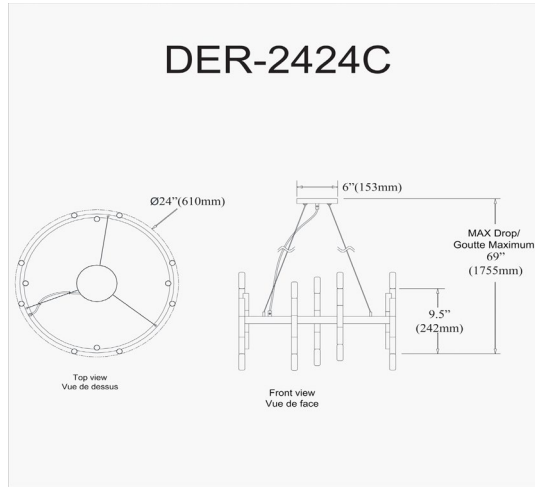

# DER-2424C-MB-PC - Derry 24LT Chandelier, MB & PC

24 Light Incandescent Matte Black & Polished Chrome Chandelier

<b>Height</b>	9.5"
<b>Width/Length</b>	24"
<b>Depth</b>	24"
<b>Weight</b>	5 lbs

<b>Body Material</b>	Metal
<b>Finish/Color</b>	Black
<b>Type of Finish</b>	Painted

<b>Light Qty</b>	24
<b>Light Base</b>	E12
<b>Light Max Watt</b>	60
<b>Light Inc</b>	No

<b>Dimmable</b>	Dimmable
<b>LED Compatible</b>	LED Compatible
<b>Total Wattage</b>	1440W

<b>Second Material</b>	Metal
<b>Second Finish/Color</b>	Polished Chrome
<b>Second Type of Finish</b>	Electroplated

<b>Rated For</b>	Damp Location
<b>Voltage</b>	120V

<b>Approval</b>	cUL or equivalent
<b>Warranty</b>	1 Year Limited
<b>Install Position</b>	Ceiling

**Extension Length** 72

Date:	Notes:
Fixture Type:	
Job Name:	