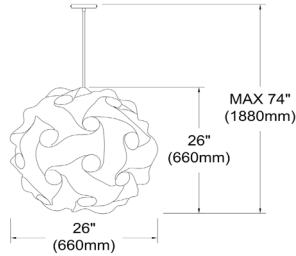

# DBL-L-790 - Globus 3LT Globus Large JTone White

3 Light Pendant, Polished Chrome Finish, White Fabric

DBL-L

<b>Height</b>	26"
<b>Width/Length</b>	26"
<b>Depth</b>	26"
<b>Weight</b>	6 lbs
<b>Body Material</b>	Fabric
<b>Finish/Color</b>	White
<b>Type of Finish</b>	Fabric
<b>Light Qty</b>	3
<b>Light Base</b>	E26
<b>Light Max Watt</b>	32
<b>Light Inc</b>	No

<b>Dimmable</b>	Dimmable
<b>LED Compatible</b>	LED Compatible
<b>Total Wattage</b>	96W
<b>Second Material</b>	Metal
<b>Second Finish/Color</b>	Polished Chrome
<b>Second Type of Finish</b>	Electroplated
<b>Rated For</b>	Dry Location
<b>Voltage</b>	120V
<b>Approval</b>	cUL or equivalent
<b>Warranty</b>	1 Year Limited
<b>Install Position</b>	Ceiling
<b>Extension Length</b>	48