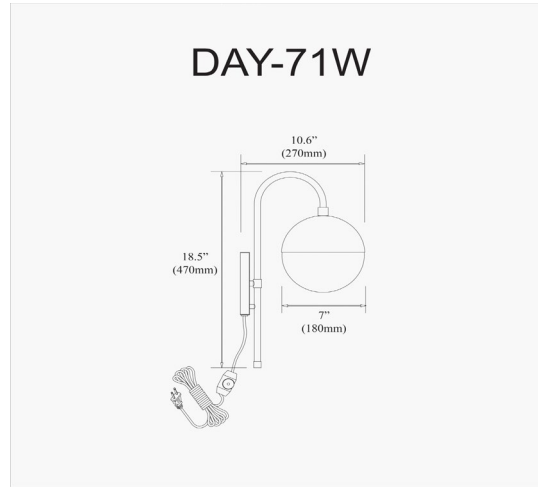

# DAY-71W-MB - Dayana 1LT Halogen Sconce MB w/ WH Opal Glass HW + Plug

1 Light Halogen Wall Sconce, Matte Black with White Glass, Hardwire or Plug-In

<b>Height</b>	18.5"
<b>Width/Length</b>	7"
<b>Depth</b>	11"
<b>Weight</b>	3 lbs

<b>Body Material</b>	Metal
<b>Finish/Color</b>	Black
<b>Type of Finish</b>	Painted

<b>Light Qty</b>	1
<b>Light Base</b>	G9
<b>Light Max Watt</b>	40
<b>Light Inc</b>	No

<b>Dimmable</b>	Dimmable
<b>LED Compatible</b>	LED Compatible
<b>Total Wattage</b>	40W

<b>Second Material</b>	Glass
<b>Second Finish/Color</b>	White

<b>Rated For</b>	Dry Location
<b>Voltage</b>	120V

<b>Approval</b>	cUL or equivalent
<b>Warranty</b>	1 Year Limited
<b>Install Position</b>	Wall