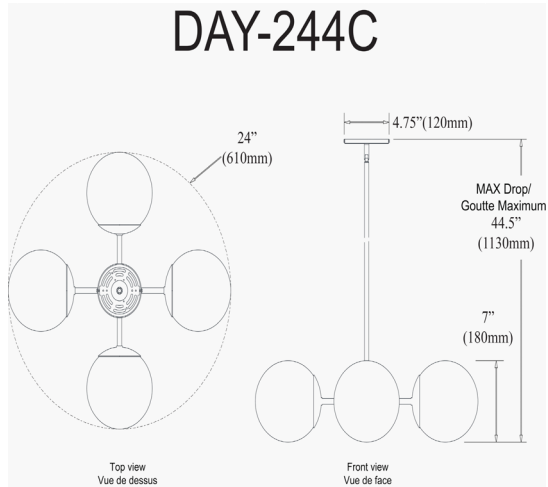

# DAY-244C-MB - Dayana 4LT Chandelier, MB w/ WH Opal Glass

4 Light Halogen Matte Black Chandelier w/ White Glass

<b>Height</b>	7"
<b>Width/Length</b>	24"
<b>Depth</b>	24"
<b>Weight</b>	5 lbs

<b>Body Material</b>	Metal
<b>Finish/Color</b>	Black
<b>Type of Finish</b>	Painted

<b>Light Qty</b>	4
<b>Light Base</b>	G9
<b>Light Max Watt</b>	40
<b>Light Inc</b>	No

<b>Dimmable</b>	Dimmable
<b>LED Compatible</b>	LED Compatible
<b>Total Wattage</b>	160W

<b>Second Material</b>	Glass
<b>Second Finish/Color</b>	White

<b>Rated For</b>	Damp Location
<b>Voltage</b>	120V

<b>Approval</b>	cUL or equivalent
<b>Warranty</b>	1 Year Limited
<b>Install Position</b>	Ceiling

**Extension Length** 39 (8+11+20)

Date:	Notes:
Fixture Type:	
Job Name:	