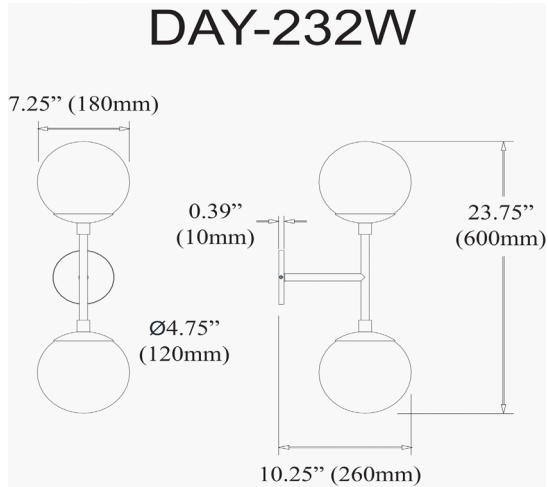

DAY-232W-PC - Dayana 2LT Wall Sconce, PC w/ WH Opal Glass

2 Light Halogen Polished Chrome Wall Sconce w/ White Glass

Height	23.75"
Width/Length	7.25"
Depth	10.25"
Weight	4 lbs

Body Material	Metal
Finish/Color	Polished Chrome
Type of Finish	Electroplated

Light Qty	2
Light Base	G9
Light Max Watt	40
Light Inc	No

Dimmable	Dimmable
LED Compatible	LED Compatible
Total Wattage	80W

Second Material	Glass
Second Finish/Color	White

Rated For	Damp Location
Voltage	120V