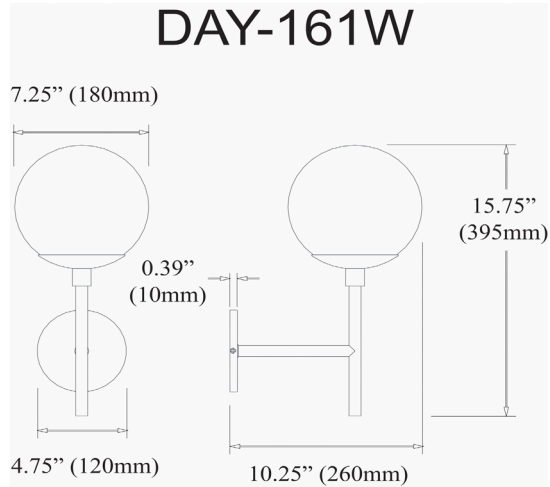

DAY-161W-MB - Dayana 1LT Wall Sconce, MB w/ WH Opal Glass

1 Light Halogen Matte Black Wall Sconce w/ White Glass

Height	15.75"
Width/Length	7.25"
Depth	10.25"
Weight	2 lbs

Body Material	Metal
Finish/Color	Black
Type of Finish	Painted

Light Qty	1
Light Base	G9
Light Max Watt	40
Light Inc	No

Dimmable	Dimmable
LED Compatible	LED Compatible
Total Wattage	40W

Second Material	Glass
Second Finish/Color	White

Rated For	Damp Location
Voltage	120V