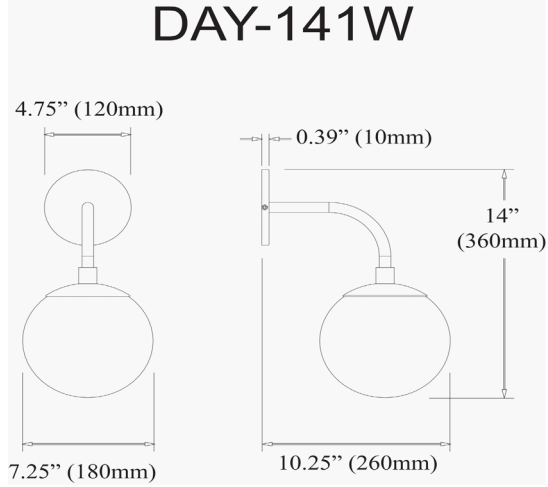

# DAY-141W-PC - Dayana 1LT Wall Sconce, PC w/ WH Opal Glass

1 Light Halogen Polished Chrome Wall Sconce w/ White Glass

<b>Height</b>	14"
<b>Width/Length</b>	7.25"
<b>Depth</b>	10.25"
<b>Weight</b>	2 lbs

<b>Body Material</b>	Metal
<b>Finish/Color</b>	Polished Chrome
<b>Type of Finish</b>	Electroplated

<b>Light Qty</b>	1
<b>Light Base</b>	G9
<b>Light Max Watt</b>	40
<b>Light Inc</b>	No

<b>Dimmable</b>	Dimmable
<b>LED Compatible</b>	LED Compatible
<b>Total Wattage</b>	40W

<b>Second Material</b>	Glass
<b>Second Finish/Color</b>	White

<b>Rated For</b>	Damp Location
<b>Voltage</b>	120V

<b>Approval</b>	cUL or equivalent
<b>Warranty</b>	1 Year Limited
<b>Install Position</b>	Wall