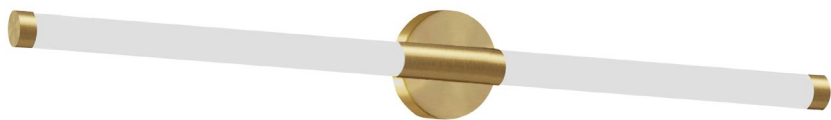

CVT-3620LEDW-AGB - 20W Wall Sconce, AGB w/ WH Acrylic Diff

20W Wall Sconce, Aged Brass w/ White Acrylic Diffuser

Height	4.5	No. of Bulbs	1
Width/Length	36	LED Compatible	Integrated LED
Depth	2.5	Total Wattage	20
Weight	2.5		
Body Material	Metal	Second Material	Acrylic
Finish/Color	Aged Brass	Second Finish/Color	White
Type of Finish	Electroplated		
Bulb 1 Amount	1	Rated For Voltage	Damp Location 120V
Bulb 1 Base Type	LED		
Bulb 1 Max Watt.	20	Approval	cUL or equivalent
Bulb 1 Included	Yes	Warranty	3 Years Limited
Bulb 1 Lumens	1400	Instal Position	Wall
Bulb 1 CRI	80+		