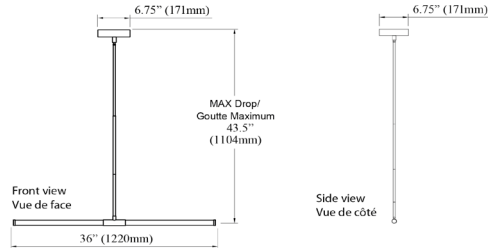

CVT-3620LEDHP-MB - Corvette 20W Horiz Pendant, MB w/ WH Acrylic Diffusers

20W Horizontal Pendant Matte Black with White Acrylic Diffusers

CVT-3620LEDHP

Height	1.5"
Width/Length	36"
Depth	1.5"
Weight	3 lbs

Body Material	Metal
Finish/Color	Matte Black
Type of Finish	Painted

Light Qty	1
Light Base	DC LED
Light Max Watt	20
Light Inc	Yes
Light Lumens	1500(Initial) 700(delivered)
Light CRI	90+
Light CCT	3000K
Light Life	30000 Hours

Extension Length	39 (8+11+20)
-------------------------	--------------

Date:	Notes:
Fixture Type:	
Job Name:	

Lighting | LED | Shades | Custom Designs

www.dainolite.com | 1-888-564-1262 | dainolite@dainolite.com