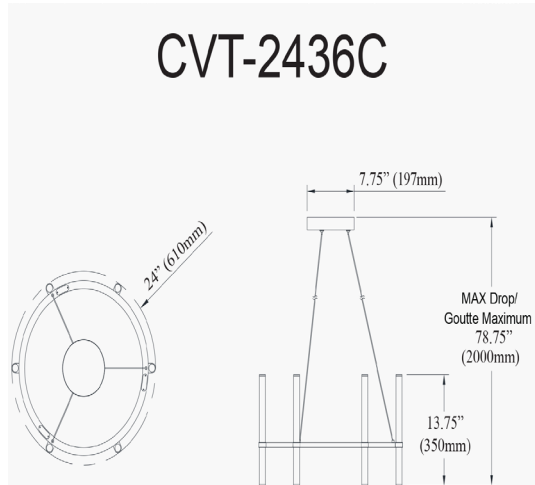

CVT-2436C-MB - Corvette 36W Chandelier, MB w/ WH Acrylic Diffuser

36W Chandelier, Matte Black with White Acrylic Diffuser

Height	13.75"
Width/Length	24"
Depth	24"
Weight	4 lbs

Body Material	Metal
Finish/Color	Black
Type of Finish	Painted

Light Qty	6
Light Base	LED
Light Max Watt	6
Light Inc	Yes
Light Lumens	2520
Light CRI	80+
Light CCT	3000K
Light Life	30000 Hours

Dimmable	Dimmable
LED Compatible	Integrated LED
Total Wattage	36W

Second Material	Acrylic
Second Finish/Color	White

Rated For	Damp Location
Voltage	120V

Approval	cUL or equivalent
Warranty	3 Years Limited
Install Position	Ceiling

Extension Length	72
-------------------------	----

Date:	Notes:
Fixture Type:	
Job Name:	