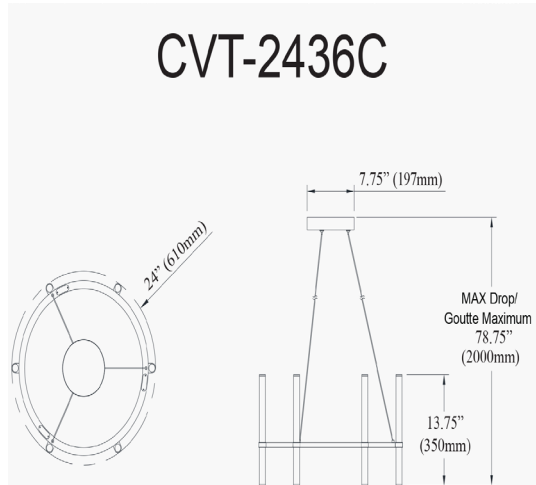

CVT-2436C-MB - Corvette 36W Chandelier, MB w/ WH Acrylic Diffuser

36W Chandelier, Matte Black with White Acrylic Diffuser

Height	13.75"
Width/Length	24"
Depth	24"
Weight	4 lbs

Body Material	Metal
Finish/Color	Black
Type of Finish	Painted

Light Qty	6
Light Base	LED
Light Max Watt	6
Light Inc	Yes
Light Lumens	2520
Light CRI	80+
Light CCT	3000K
Light Life	30000 Hours

Dimmable	Dimmable
LED Compatible	Integrated LED
Total Wattage	36W

Second Material	Acrylic
Second Finish/Color	White

Rated For	Damp Location
Voltage	120V

Approval	cUL or equivalent
Warranty	3 Years Limited
Install Position	Ceiling

Extension Length	72
-------------------------	----

Date:	Notes:
Fixture Type:	
Job Name:	