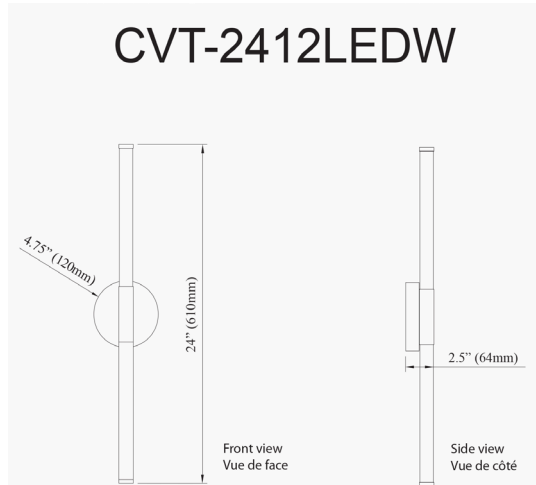

CVT-2412LEDW-MB - Corvette 12W Wall Sconce, MB w/ WH Acrylic Diff

12W Wall Sconce, Matte Black w/ White Acrylic Diffuser

Height	4.5"
Width/Length	24"
Depth	2.5"
Weight	2 lbs

Body Material	Metal
Finish/Color	Matte Black
Type of Finish	Painted

Light Qty	1
Light Base	LED
Light Max Watt	12
Light Inc	Yes
Light Lumens	840
Light CRI	80+
Light CCT	3000K
Light Life	30000 Hours

Dimmable	Dimmable
LED Compatible	Integrated LED
Total Wattage	12W

Second Material	Acrylic
Second Finish/Color	White