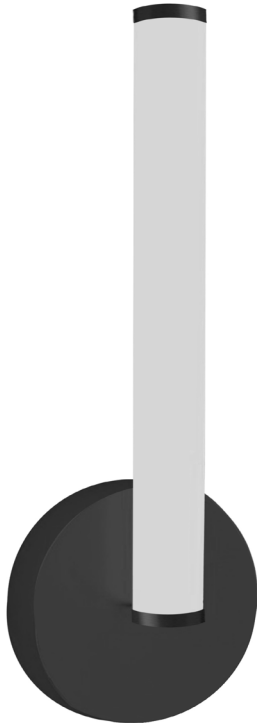

CVT-148LEDW-MB - 8W Wall Sconce, MB w/ WH Acrylic Diff

8W Wall Sconce, Matte Black w/ White Acrylic Diffuser

Height	12	No. of Bulbs	1
Width/Length	4.5	LED Compatible	Integrated LED
Depth	4.5	Total Wattage	8
Weight	1		
Body Material	Metal	Second Material	Acrylic
Finish/Color	Matte Black	Second Finish/Color	White
Type of Finish	painted		
Bulb 1 Amount	1	Rated For Voltage	Damp Location 120V
Bulb 1 Base Type	LED		
Bulb 1 Max Watt.	8	Approval	cUL or equivalent
Bulb 1 Included	Yes	Warranty	3 Years Limited
Bulb 1 Lumens	560	Instal Position	Wall
Bulb 1 CRI	80+		

Date:	Notes:
Fixture Type:	
Job Name:	

Lighting • LED • Shades • Custom Designs

TORONTO | BUFFALO | LIGHTFAIR | DALLAS MARKET CENTRE # 4303

www.dainolite.com |
 [1-888-564-1262](tel:1-888-564-1262) |
 dainolite@dainolite.com
[/dainolite](https://www.facebook.com/dainolite) |
 [/dainoliteld](https://twitter.com/dainoliteld) |
 [/dainolite](https://www.instagram.com/dainolite)