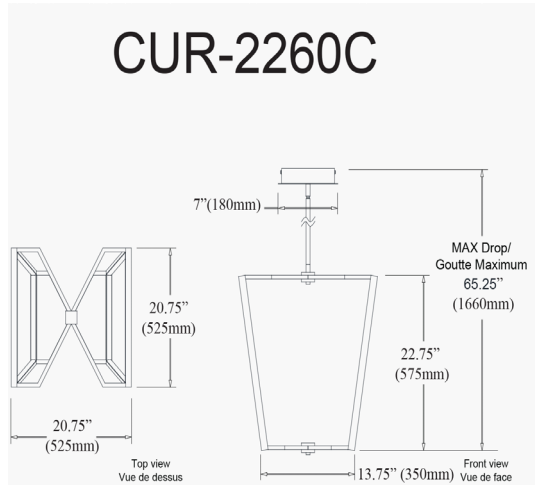

CUR-2260C-MB - Curant 60W Chandelier, MB w/ WH Silicone Diffuser

60W Chandelier, Matte Black with White Silicone Diffuser

Height	22.75"
Width/Length	20.75"
Depth	20.75"
Weight	8 lbs

Body Material	Metal
Finish/Color	Black
Type of Finish	Painted

Light Qty	1
Light Base	LED
Light Max Watt	60
Light Inc	Yes
Light Lumens	4500
Light CRI	80+
Light CCT	3000K
Light Life	30000 Hours

Dimmable	Dimmable
LED Compatible	Integrated LED
Total Wattage	60W

Second Material	Silicone
Second Finish/Color	White

Rated For	Damp Location
Voltage	120V

Approval	cUL or equivalent
Warranty	3 Years Limited

Install Position	Ceiling
-------------------------	---------

Extension Length	39 (8+11+20)
-------------------------	--------------