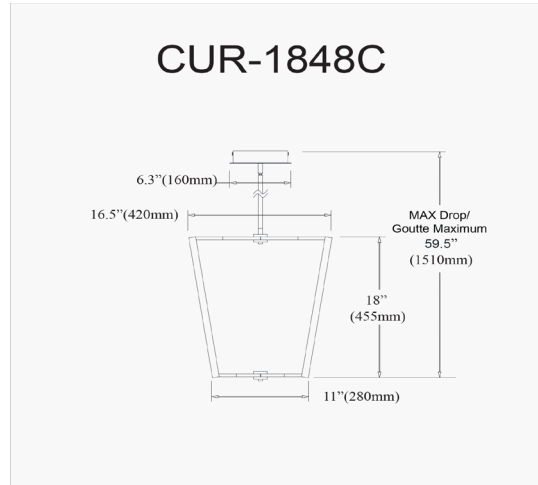

# CUR-1848C-MB - Curant 48W Chandelier, MB with WH Silicone Diffuser

48W Chandelier, Matte Black with White Silicone Diffuser

<b>Height</b>	18"
<b>Width/Length</b>	16.5"
<b>Depth</b>	16.5"
<b>Weight</b>	6 lbs

<b>Body Material</b>	Metal
<b>Finish/Color</b>	Black
<b>Type of Finish</b>	Painted

<b>Light Qty</b>	1
<b>Light Base</b>	LED
<b>Light Max Watt</b>	48
<b>Light Inc</b>	Yes
<b>Light Lumens</b>	3450
<b>Light CRI</b>	80+
<b>Light CCT</b>	3000K
<b>Light Life</b>	30000 Hours