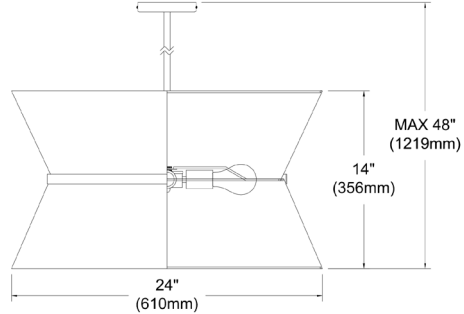

CTN-244C-MB-797 - Caterine 4LT Incandescent Chandelier, MB w/ BK Shade

4 Light Incandescent Chandelier, Matte Black with Black Shade

CTN-244C

Height	14"
Width/Length	24"
Depth	24"
Weight	5 lbs

Body Material	Fabric
Finish/Color	Black
Type of Finish	Fabric

Light Qty	4
Light Base	E26
Light Max Watt	100
Light Inc	No

Dimmable	Dimmable
LED Compatible	LED Compatible
Total Wattage	400W

Second Material	Metal
Second Finish/Color	White
Second Type of Finish	Painted

Rated For	Dry Location
Voltage	120V

Approval	cUL or equivalent
Warranty	1 Year Limited
Install Position	Ceiling

Extension Length 39 (8+11+20)

Date:	Notes:
Fixture Type:	
Job Name:	

Lighting | LED | Shades | Custom Designs