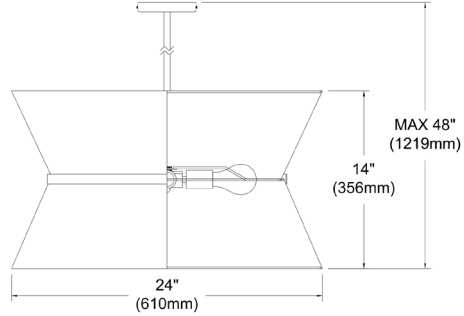

CTN-244C-MB-790 - Caterine 4LT Incandescent Chandelier, MB w/ WH Shade

4 Light Incandescent Chandelier, Matte Black with White Shade

CTN-244C

Height	14"
Width/Length	24"
Depth	24"
Weight	5 lbs

Body Material	Fabric
Finish/Color	White
Type of Finish	Fabric

Rated For	Dry Location
Voltage	120V

Approval	cUL or equivalent
Warranty	1 Year Limited
Install Position	Ceiling

Extension Length 39 (8+11+20)

Date:	Notes:
Fixture Type:	
Job Name:	

Lighting | LED | Shades | Custom Designs