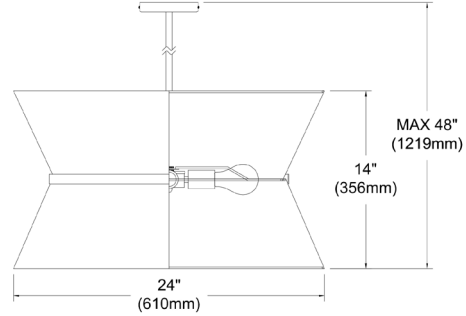

CTN-244C-MB-698 - Caterine 4LT Incan Chandelier, MB w/ GLD ring, BK/GLD Shade

4 Light Incandescent Chandelier, Matte Black with Gold Ring Black / Gold Shade

CTN-244C

Height	14"
Width/Length	24"
Depth	24"
Weight	5 lbs

Body Material	Fabric
Finish/Color	Black
Type of Finish	Fabric

Light Qty	4
Light Base	E26
Light Max Watt	100
Light Inc	No

Dimmable	Dimmable
LED Compatible	LED Compatible
Total Wattage	400W

Second Material	Metal
Second Finish/Color	Gold
Second Type of Finish	Painted

Rated For	Dry Location
Voltage	120V

Approval	cUL or equivalent
Warranty	1 Year Limited
Install Position	Ceiling

Extension Length 39 (8+11+20)

Date:	Notes:
Fixture Type:	
Job Name:	

Lighting | LED | Shades | Custom Designs