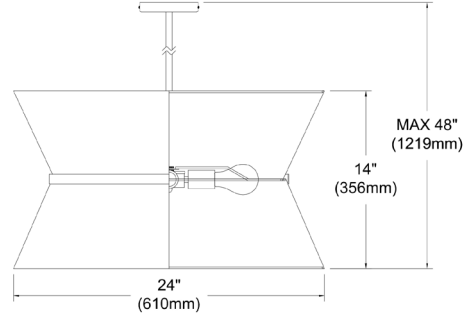

CTN-244C-MB-697 - Caterine 4LT Incan Chandelier, MB w/ SLV ring, BK/SLV Shade

4 Light Incandescent Chandelier, Matte Black with Silver Ring Black / Silver Shade

CTN-244C

Height	14"
Width/Length	24"
Depth	24"
Weight	5 lbs

Body Material	Fabric
Finish/Color	Black
Type of Finish	Fabric

Light Qty	4
Light Base	E26
Light Max Watt	100
Light Inc	No

Dimmable	Dimmable
LED Compatible	LED Compatible
Total Wattage	400W

Second Material	Metal
Second Finish/Color	Silver
Second Type of Finish	Painted

Rated For	Dry Location
Voltage	120V

Approval	cUL or equivalent
Warranty	1 Year Limited
Install Position	Ceiling

Extension Length	39 (8+11+20)
------------------	--------------

Date:	Notes:
Fixture Type:	
Job Name:	