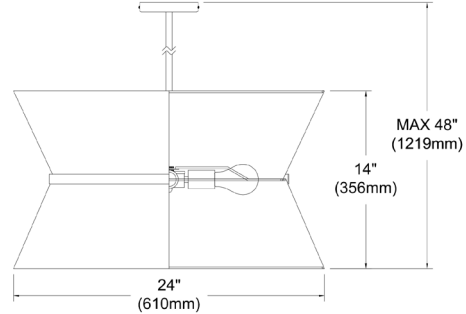

# CTN-244C-AGB-797 - Caterine 4LT Incand Chandelier, AGB w/ GLD ring, BK Shade

4 Light Incandescent Chandelier, Aged Brass with Gold Ring Black Shade

CTN-244C

Height	14"
Width/Length	24"
Depth	24"
Weight	5 lbs

Body Material	Fabric
Finish/Color	Black
Type of Finish	Fabric

Light Qty	4
Light Base	E26
Light Max Watt	100
Light Inc	No

Dimmable	Dimmable
LED Compatible	LED Compatible
Total Wattage	400W

Second Material	Metal
Second Finish/Color	Aged Brass
Second Type of Finish	Electroplated

Rated For	Dry Location
Voltage	120V

Approval	cUL or equivalent
Warranty	1 Year Limited
Install Position	Ceiling

Extension Length 39 (8+11+20)

Date:	Notes:
Fixture Type:	
Job Name:	

Lighting | LED | Shades | Custom Designs