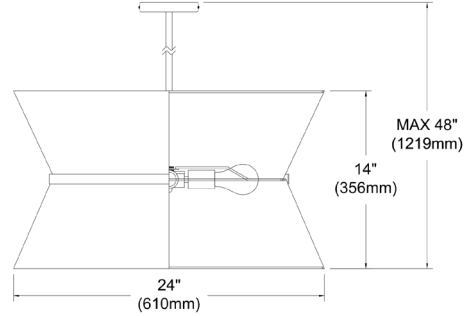

CTN-244C-AGB-790 - Caterine 4LT Incand Chandelier, AGB w/ GLD ring, WH Shade

4 Light Incandescent Chandelier, Aged Brass with Gold Ring White Shade

CTN-244C

Height	14"
Width/Length	24"
Depth	24"
Weight	5 lbs

Body Material	Fabric
Finish/Color	White
Type of Finish	Fabric

Light Qty	4
Light Base	E26
Light Max Watt	100
Light Inc	No

Dimmable	Dimmable
LED Compatible	LED Compatible
Total Wattage	400W

Second Material	Metal
Second Finish/Color	Aged Brass
Second Type of Finish	Electroplated

Rated For	Dry Location
Voltage	120V

Approval	cUL or equivalent
Warranty	1 Year Limited
Install Position	Ceiling

Extension Length 39 (8+11+20)

Date:	Notes:
Fixture Type:	
Job Name:	

Lighting | LED | Shades | Custom Designs