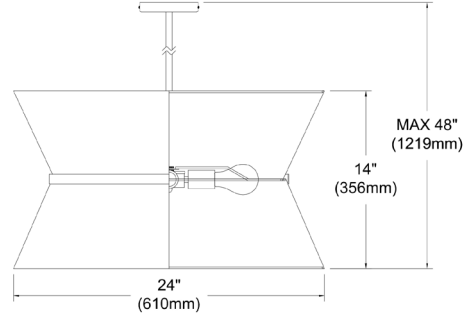

CTN-244C-AGB-698 - Caterine 4LT Incan Chandelier, AGB w/ GLD ring, BK/GLD SH

4 Light Incandescent Chandelier, Aged Brass with Gold Ring Black / Gold Shade

CTN-244C

Height	14"
Width/Length	24"
Depth	24"
Weight	5 lbs

Body Material	Fabric
Finish/Color	Black
Type of Finish	Fabric

Light Qty	4
Light Base	E26
Light Max Watt	100
Light Inc	No

Dimmable	Dimmable
LED Compatible	LED Compatible
Total Wattage	400W

Second Material	Metal
Second Finish/Color	Aged Brass
Second Type of Finish	Electroplated

Rated For	Dry Location
Voltage	120V

Approval	cUL or equivalent
Warranty	1 Year Limited
Install Position	Ceiling

Extension Length 39 (8+11+20)

Date:	Notes:
Fixture Type:	
Job Name:	

Lighting | LED | Shades | Custom Designs