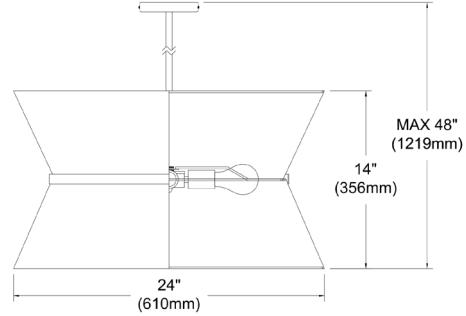

CTN-244C-AGB-692 - Caterine 4LT Incand Chandelier, AGB w/ GLD ring, WH/GLD SH

4 Light Incandescent Chandelier, Aged Brass with Gold Ring White / Gold Shade

CTN-244C

Height	14"
Width/Length	24"
Depth	24"
Weight	5 lbs

Body Material	Fabric
Finish/Color	White
Type of Finish	Fabric

Light Qty	4
Light Base	E26
Light Max Watt	100
Light Inc	No

Dimmable	Dimmable
LED Compatible	LED Compatible
Total Wattage	400W

Second Material	Metal
Second Finish/Color	Aged Brass
Second Type of Finish	Electroplated

Rated For	Dry Location
Voltage	120V

Approval	cUL or equivalent
Warranty	1 Year Limited
Install Position	Ceiling

Extension Length	39 (8+11+20)
------------------	--------------

Date:	Notes:
Fixture Type:	
Job Name:	