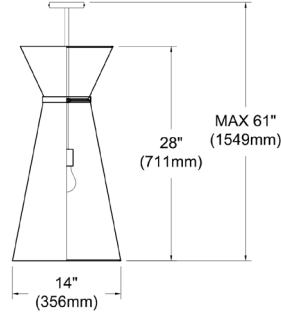

# CTN-141P-AGB-797 - Caterine 1LT Incandescent Pendant, AGB w/ Fabric Shade

1 Light Incandescent Pendant, Aged Brass w/ Fabric Shade

CTN-141P

<b>Height</b>	28"
<b>Width/Length</b>	14"
<b>Depth</b>	14"
<b>Weight</b>	5 lbs

<b>Body Material</b>	Fabric
<b>Finish/Color</b>	Black
<b>Type of Finish</b>	Fabric

<b>Light Qty</b>	1
<b>Light Base</b>	E26
<b>Light Max Watt</b>	100
<b>Light Inc</b>	No

<b>Dimmable</b>	Dimmable
<b>LED Compatible</b>	LED Compatible
<b>Total Wattage</b>	100W

**Extension Length** 39 (8+11+20)

Date:	Notes:
Fixture Type:	
Job Name:	

Lighting | LED | Shades | Custom Designs

[www.dainolite.com](http://www.dainolite.com) | 1-888-564-1262 | [dainolite@dainolite.com](mailto:dainolite@dainolite.com)