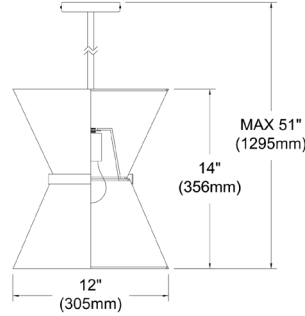

# CTN-121P-MB-790 - Caterine 1LT Incandescent Pendant, MB w/ WH Shade

1 Light Incandescent Pendant, Matte Black with White Shade

CTN-121P

<b>Height</b>	14"
<b>Width/Length</b>	12"
<b>Depth</b>	12"
<b>Weight</b>	3 lbs
<b>Body Material</b>	Fabric
<b>Finish/Color</b>	White
<b>Type of Finish</b>	Fabric
<b>Light Qty</b>	1
<b>Light Base</b>	E26
<b>Light Max Watt</b>	100
<b>Light Inc</b>	No

<b>Dimmable</b>	Dimmable
<b>LED Compatible</b>	LED Compatible
<b>Total Wattage</b>	100W
<b>Second Material</b>	Metal
<b>Second Finish/Color</b>	Black
<b>Second Type of Finish</b>	Painted
<b>Rated For</b>	Dry Location
<b>Voltage</b>	120V
<b>Approval</b>	cUL or equivalent
<b>Warranty</b>	1 Year Limited
<b>Install Position</b>	Ceiling
<b>Extension Length</b>	39 (8+11+20)